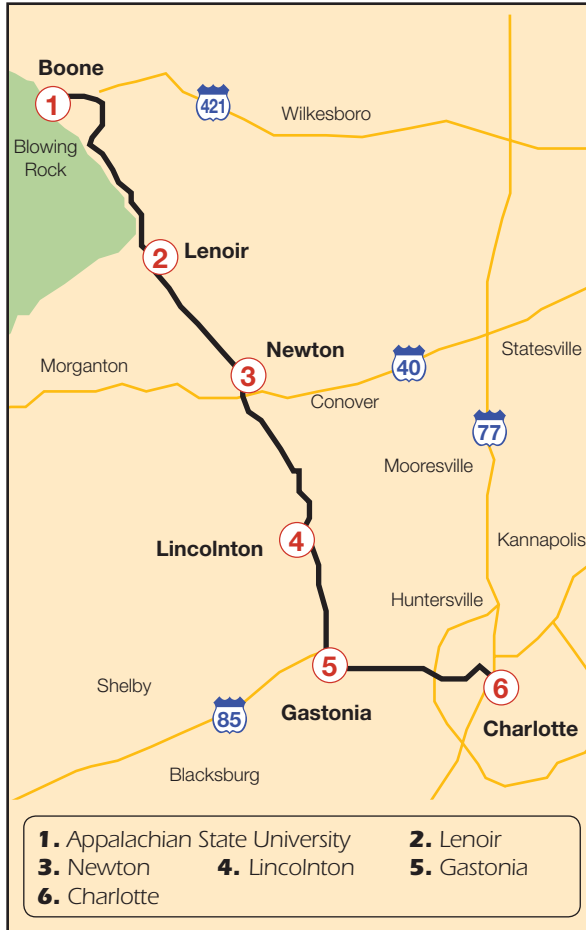

MOUNTAINEER NORTH/SOUTH MAP

LINKS TO:

1-800-231-2222
www.greyhound.com

AppalCART
(828) 264-2278
www.appalcart.appstate.edu

Greenway Public Transportation
(The Western Piedmont Regional Transit Authority)
(828) 464-9444
www.mygreenway.org

Gastonia Transit
(704) 842-5101
www.cityofgastonia.com

Charlotte Area Transit System
(704) 336-RIDE (7433)
www.ridetransit.org

Mountaineer North/South

Map & Schedule Serving:

- Boone
- Lenoir
- Newton
- Lincolnton
- Gastonia
- Charlotte

*Tickets sold at these locations

Fares & Tickets

Location	App State	Lenoir	Newton	Lincolnton	Gastonia
Lenoir	\$9				
Newton	\$12	\$8			
Lincolnton	\$14	\$10	\$8		
Gastonia	\$16	\$12	\$9	\$7	
Charlotte	\$21	\$14	\$11	\$9	\$7

If paying directly to the driver, exact change is required.

Discount Fares

DISCOUNT FARES ELIGIBILITY:
Children 2-11 years, Seniors (62+),
Student (with valid ID), Disabled, and Military.

Location	App State	Lenoir	Newton	Lincolnton	Gastonia
Lenoir	\$5				
Newton	\$7	\$5			
Lincolnton	\$9	\$6	\$5		
Gastonia	\$10	\$7	\$5	\$4	
Charlotte	\$13	\$9	\$7	\$5	\$5